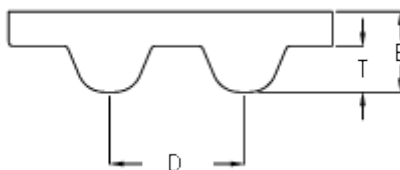

Data Sheet

Article number: 602932750521

Description: Gates timing belt POWERGRIP®
GTX 2800 8MX 30

Measures

D (Pitch)	= 8
Height B mm	= 5.6
Height T mm	= 3.4
Length	= 2800
Number of teeth	= 350
Type	= 2800 8MX 30
Width	= 30